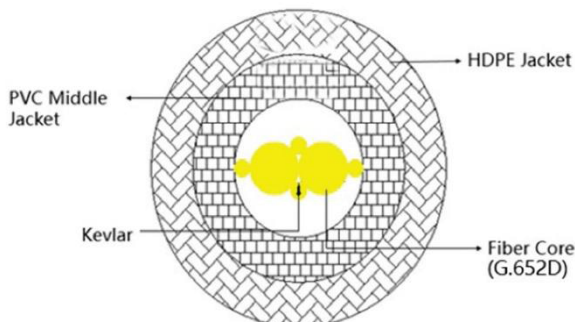

2-wire Plug & Play Fiber Optic Single Mode

linkedpro
by epcor®

Part Number:

EF-XXX-YY

Use XXX to specify length in meters:

50 = 50 m

100 = 100 m

150 = 150 m

200 = 200 m

300 = 300 m

Use YY to specify the type of connectors:

SC = SC-SC Duplex Connectors

LC = LC-LC Duplex Connectors

Connected Optical Fiber with waterproof mechanical connections without the need for fusions

- Up to 4 unions*
- EFUNION water-proof connector*

*Applies for reels with SC connectors

Characteristics

Wire color	White & Yellow
Wavelength Range	1310 – 1550 nm
Fiber type	Monomode 9/125, Tight Buffer 900 μm, G.652D
External diameter	5.4 mm
Covering	HDPE black color
Connectors	SC Duplex or LC Duplex
Attenuation 1310 nm (dB/km)	≤ 0.4
Attenuation 1550 nm (dB/km)	≤ 0.3
Operating temperature (°C)	-20°C ~ +60°C
Minimum radius of curvature (dynamic)	30 mm
Minimum radius of curvature (static)	20 mm