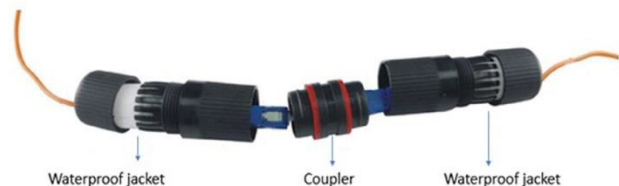

2-wire Plug & Play Fiber Optic Single Mode

linkedpro
by epcor®

Part Number:

EF-XXX-YY

Use XXX to specify length in meters:

50 = 50 m

100 = 100 m

150 = 150 m

200 = 200 m

300 = 300 m

Use YY to specify the type of connectors:

SC = SC-SC Duplex Connectors

LC = LC-LC Duplex Connectors

Connected Optical Fiber with waterproof mechanical connections without the need for fusions

- Up to 4 unions*
- EFUNION water-proof connector*

*Applies for reels with SC connectors

Characteristics

Wire color	White & Yellow
Wavelength Range	1310 – 1550 nm
Fiber type	Monomode 9/125, Tight Buffer 900 μm, G.652D
External diameter	5.4 mm
Covering	HDPE black color
Connectors	SC Duplex or LC Duplex
Attenuation 1310 nm (dB/km)	≤ 0.4
Attenuation 1550 nm (dB/km)	≤ 0.3
Operating temperature (°C)	-20°C ~ +60°C
Minimum radius of curvature (dynamic)	30 mm
Minimum radius of curvature (static)	20 mm